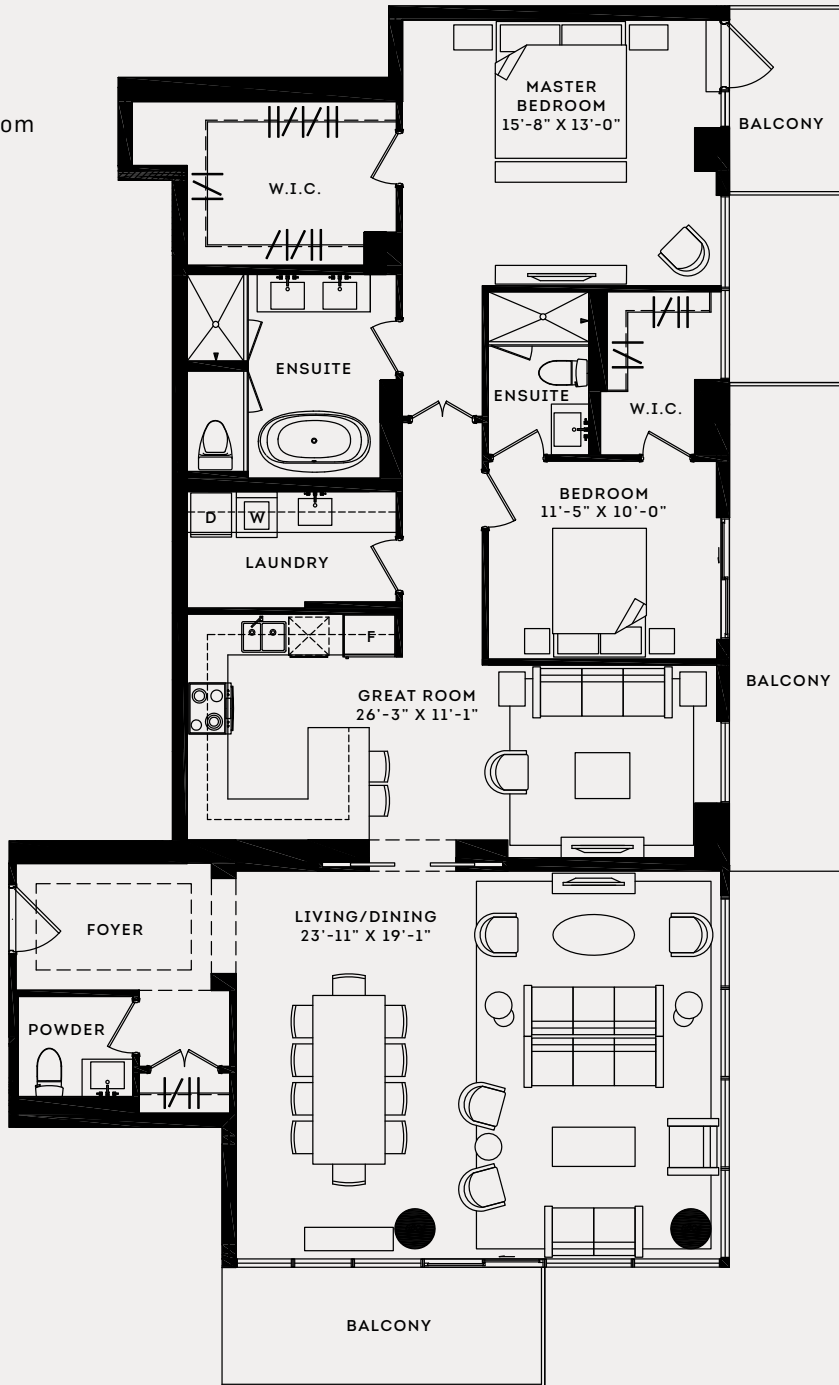

939

EGLINTON
AVENUE EAST

SUITE #1902

1,750 SQ. FT.

Bedrooms: 2 + Great Room

Bathrooms: 2.5

KEVIN
CRIGGER
REAL ESTATE TEAM
416-837-8296